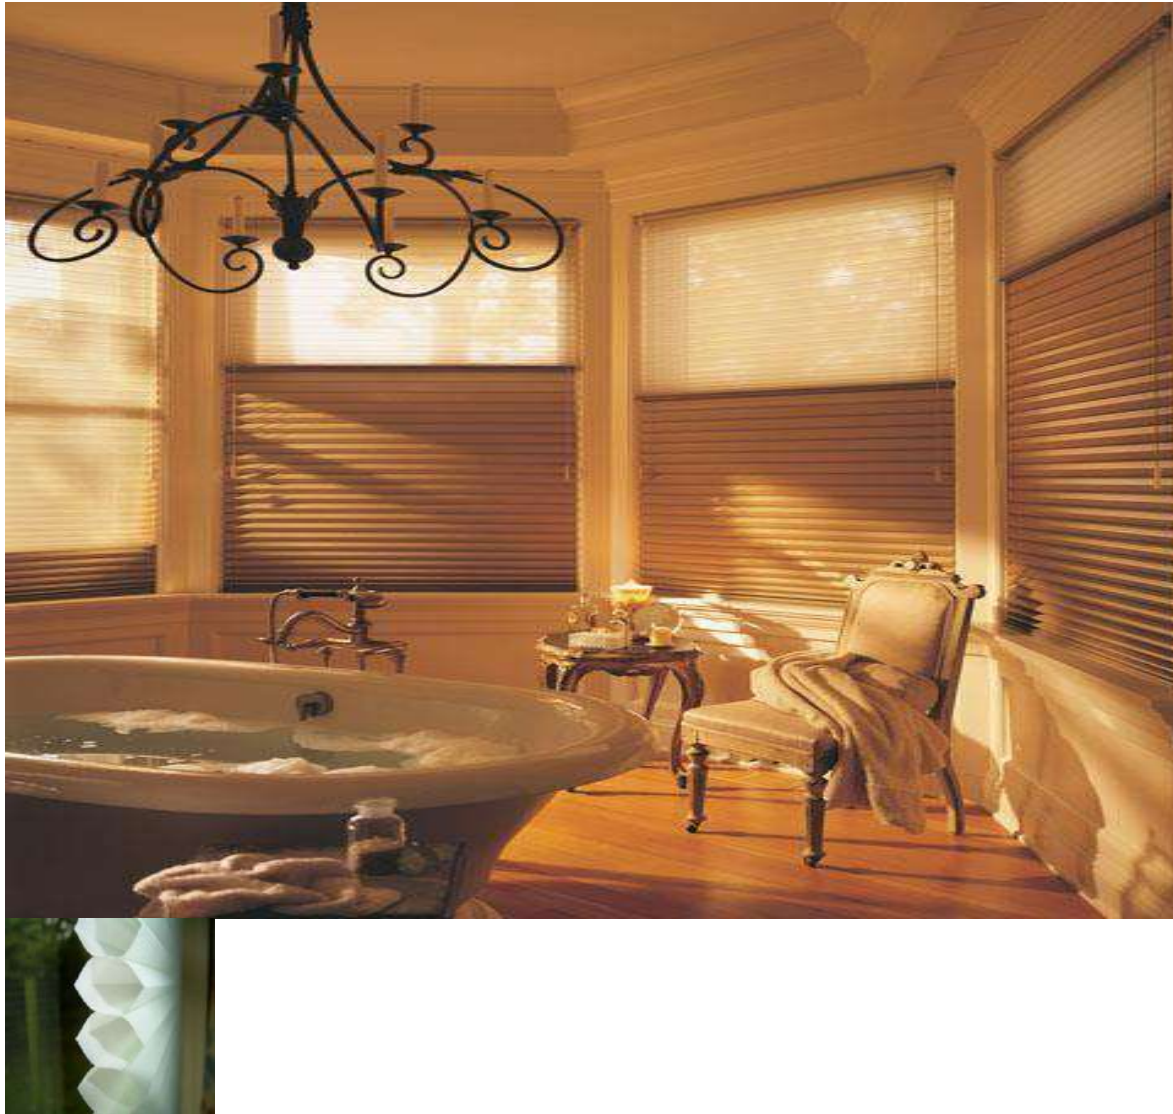

AVAILABLE SYSTEMS

MANUAL

REMOTE

SWITCH

AUTOMATION

WINDOW BLINDS
HONEYCOMB

Square Honeycomb Blinds, also known as cellular blinds and honeycomb blinds, feature a unique honeycomb design that maximizes energy efficiency and insulates your home. Honeycomb Blinds shade comes in Translucent, Blackout & Day & Knight System (Combination of Blackout & Translucent Shades), which one you choose will depend on how much light control and insulation your home or room requires.