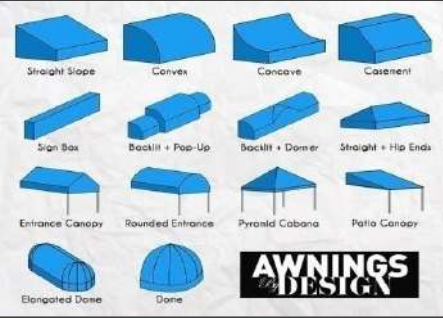

CHINA

WINDOW BLINDS

OTHER INTERIOR PRODUCTS

WINDOW BLINDS
AWNING & CANOPIES

Square Awning comes in two types, 1) Retractable & 2) Fix.
 Retractable Awnings which extend your living area by protecting it from the external sun.
 Awnings are a beautiful addition to your home, perfect for patios, terraces and large floor to ceiling windows.
 This can be operated automatically when combined with sensors, manually by using a crank handle or electronically motorized.